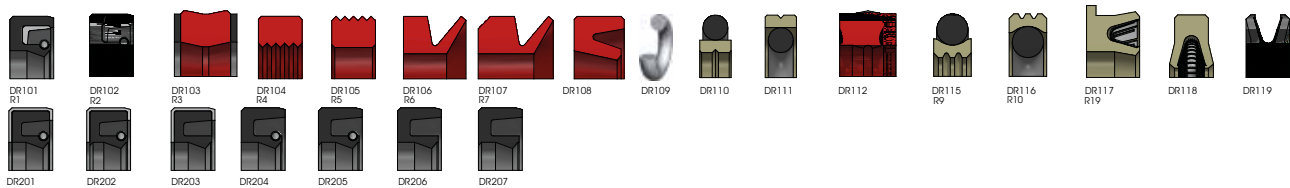

Machined Seals Profiles

Wiper Seals

Rod Seals

Backup Rings

Guide Rings and Wear Bands

Gaskets

Piston Seals

Rotary Seals

The above is just a summary of our standard range. Other profiles are available on request. We can also offer datasheets, specialist materials and design as part of our service.